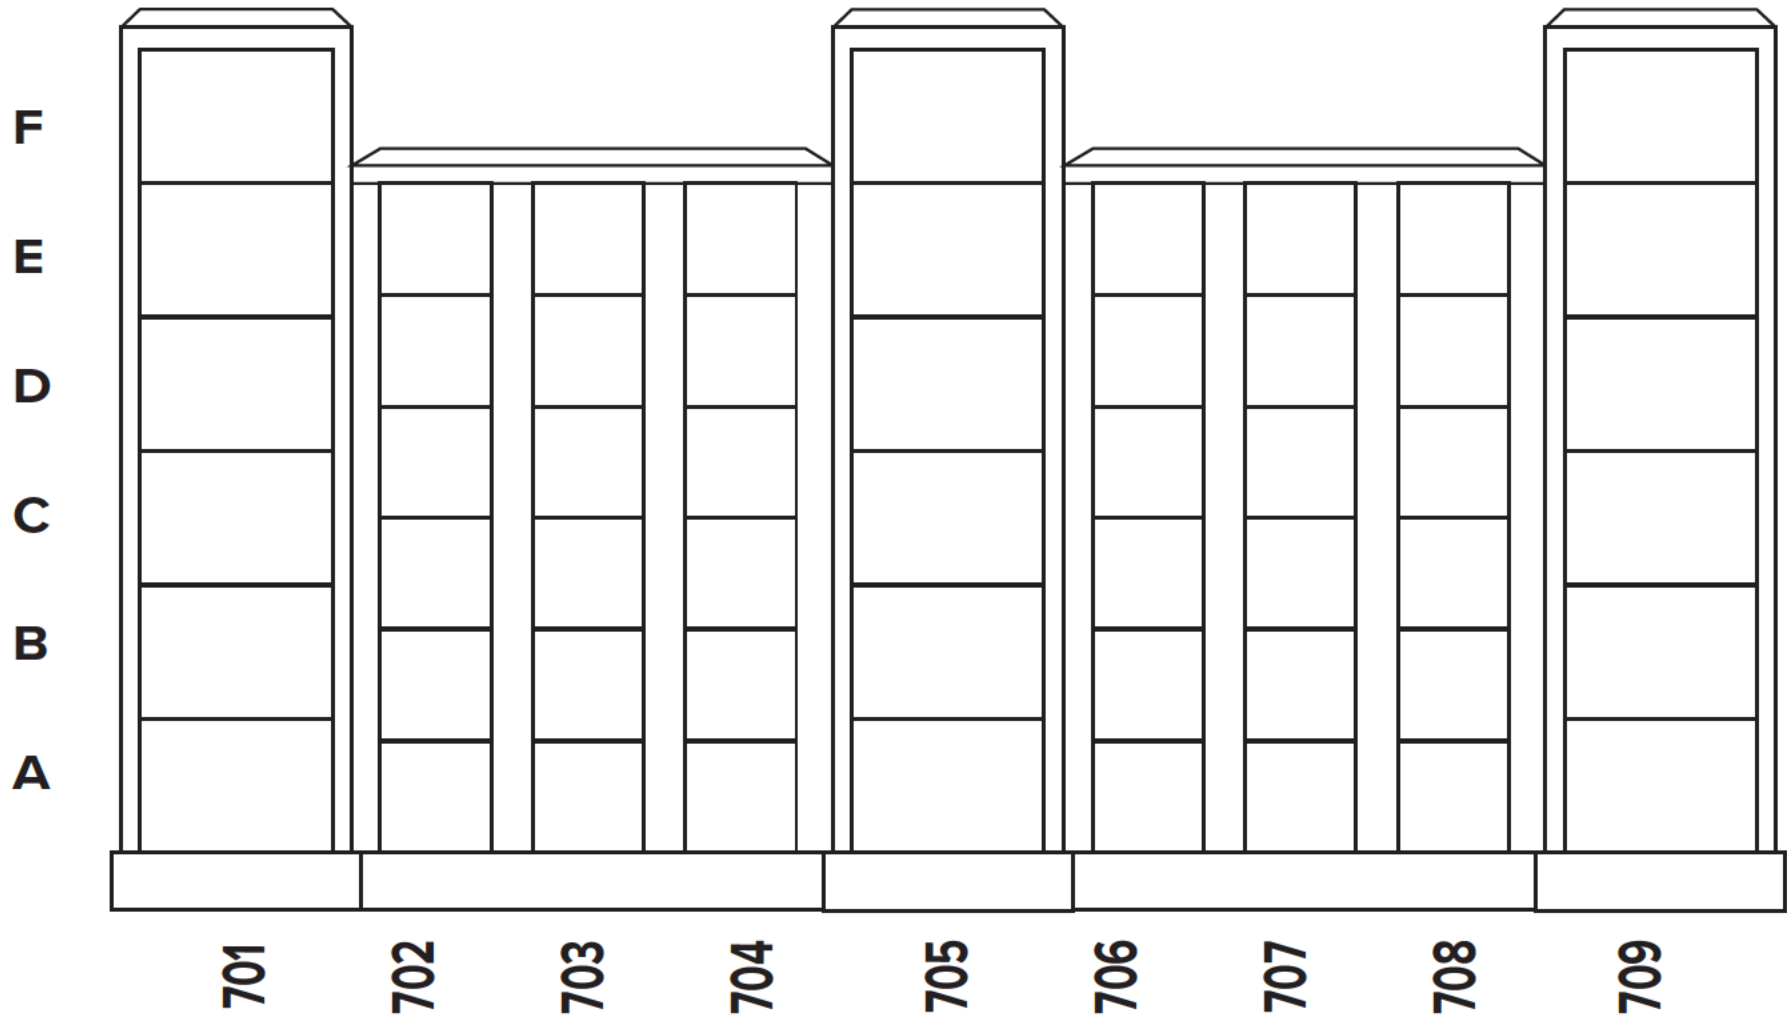

American Saints Columbarium Section 16

HOLY CROSS CEMETERY
CATHOLIC CEMETERIES ASSOCIATION
Akron, Ohio

Interior tandem niche dimensions 19.5" x 12.5" x 14"
Interior single niche dimensions 11.5" x 11.5" x 11.5"
Verification of urn size is required
No bouquet holders or pictures on niche front

American Saints Columbarium Section 16

Inside dimensions of the columbarium

11" H x 11" W x 11 ³/₈" D

Each unit to be sold as a single

Verification of urn size is required

No bouquet holders or pictures on niche front

HOLY CROSS CEMETERY
CATHOLIC CEMETERIES ASSOCIATION
 Akron, Ohio

American Saints Columbarium Section 16

HOLY CROSS CEMETERY
CATHOLIC CEMETERIES ASSOCIATION
Akron, Ohio

Interior tandem niche dimensions 19.5" x 12.5" x 14"
Interior single niche dimensions 11.5" x 11.5" x 11.5"
Verification of urn size is required
No bouquet holders or pictures on niche front