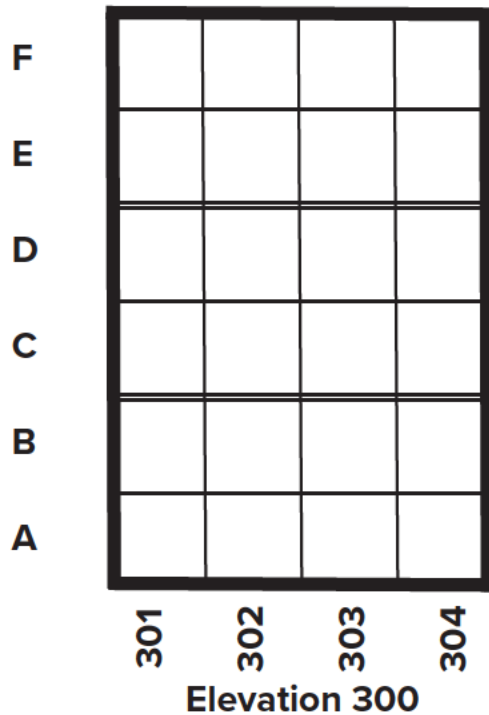

American Saints Columbarium Section 16

Inside dimensions of the columbarium

11" H x 11" W x 11 ³/₈" D

Each unit to be sold as a single

Verification of urn size is required

No bouquet holders or pictures on niche front

HOLY CROSS CEMETERY
CATHOLIC CEMETERIES ASSOCIATION
Akron, Ohio