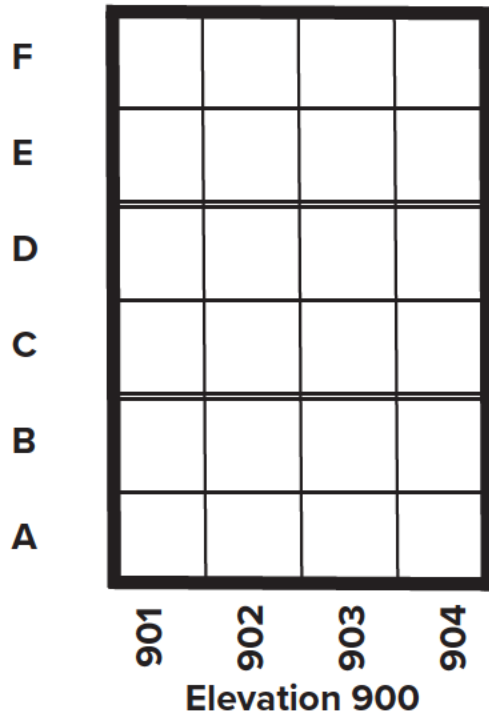

American Saints Columbarium Section 16

Inside dimensions of the columbarium

11" H x 11" W x 11 ³/₈" D

Each unit to be sold as a single

Verification of urn size is required

No bouquet holders or pictures on niche front

HOLY CROSS CEMETERY
CATHOLIC CEMETERIES ASSOCIATION
Akron, Ohio