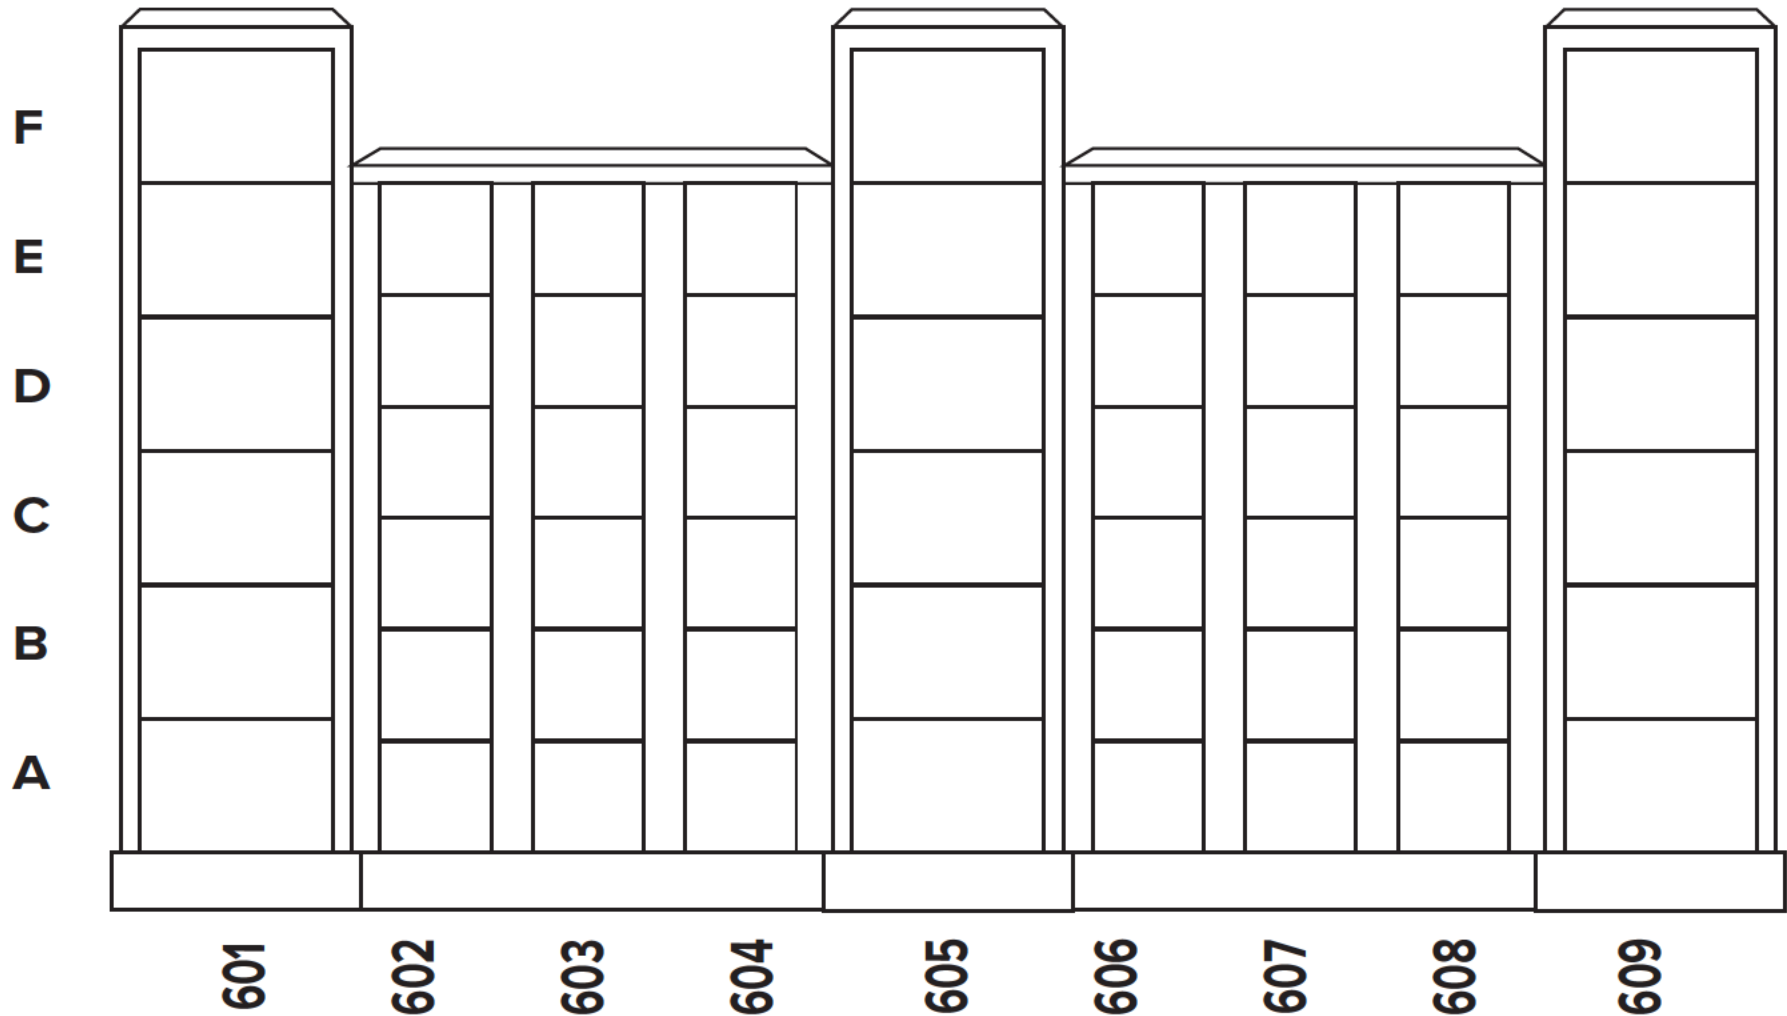

American Saints Columbarium Section 16

HOLY CROSS CEMETERY
CATHOLIC CEMETERIES ASSOCIATION
Akron, Ohio

Interior tandem niche dimensions 19.5" x 12.5" x 14"
Interior single niche dimensions 11.5" x 11.5" x 11.5"
Verification of urn size is required
No bouquet holders or pictures on niche front

American Saints Columbarium Section 16

Inside dimensions of the columbarium

11" H x 11" W x 11 ³/₈" D

Each unit to be sold as a single

Verification of urn size is required

No bouquet holders or pictures on niche front

HOLY CROSS CEMETERY
CATHOLIC CEMETERIES ASSOCIATION
 Akron, Ohio

American Saints Columbarium Section 16

HOLY CROSS CEMETERY
CATHOLIC CEMETERIES ASSOCIATION
Akron, Ohio

Interior tandem niche dimensions 19.5" x 12.5" x 14"
Interior single niche dimensions 11.5" x 11.5" x 11.5"
Verification of urn size is required
No bouquet holders or pictures on niche front